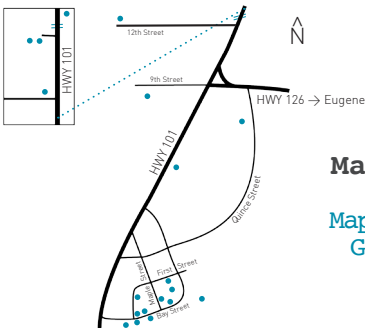

1856 37th Street #2 | 321.590.0158

Map of Tour
bit.ly/Map2ndSaturdayGalleryTour